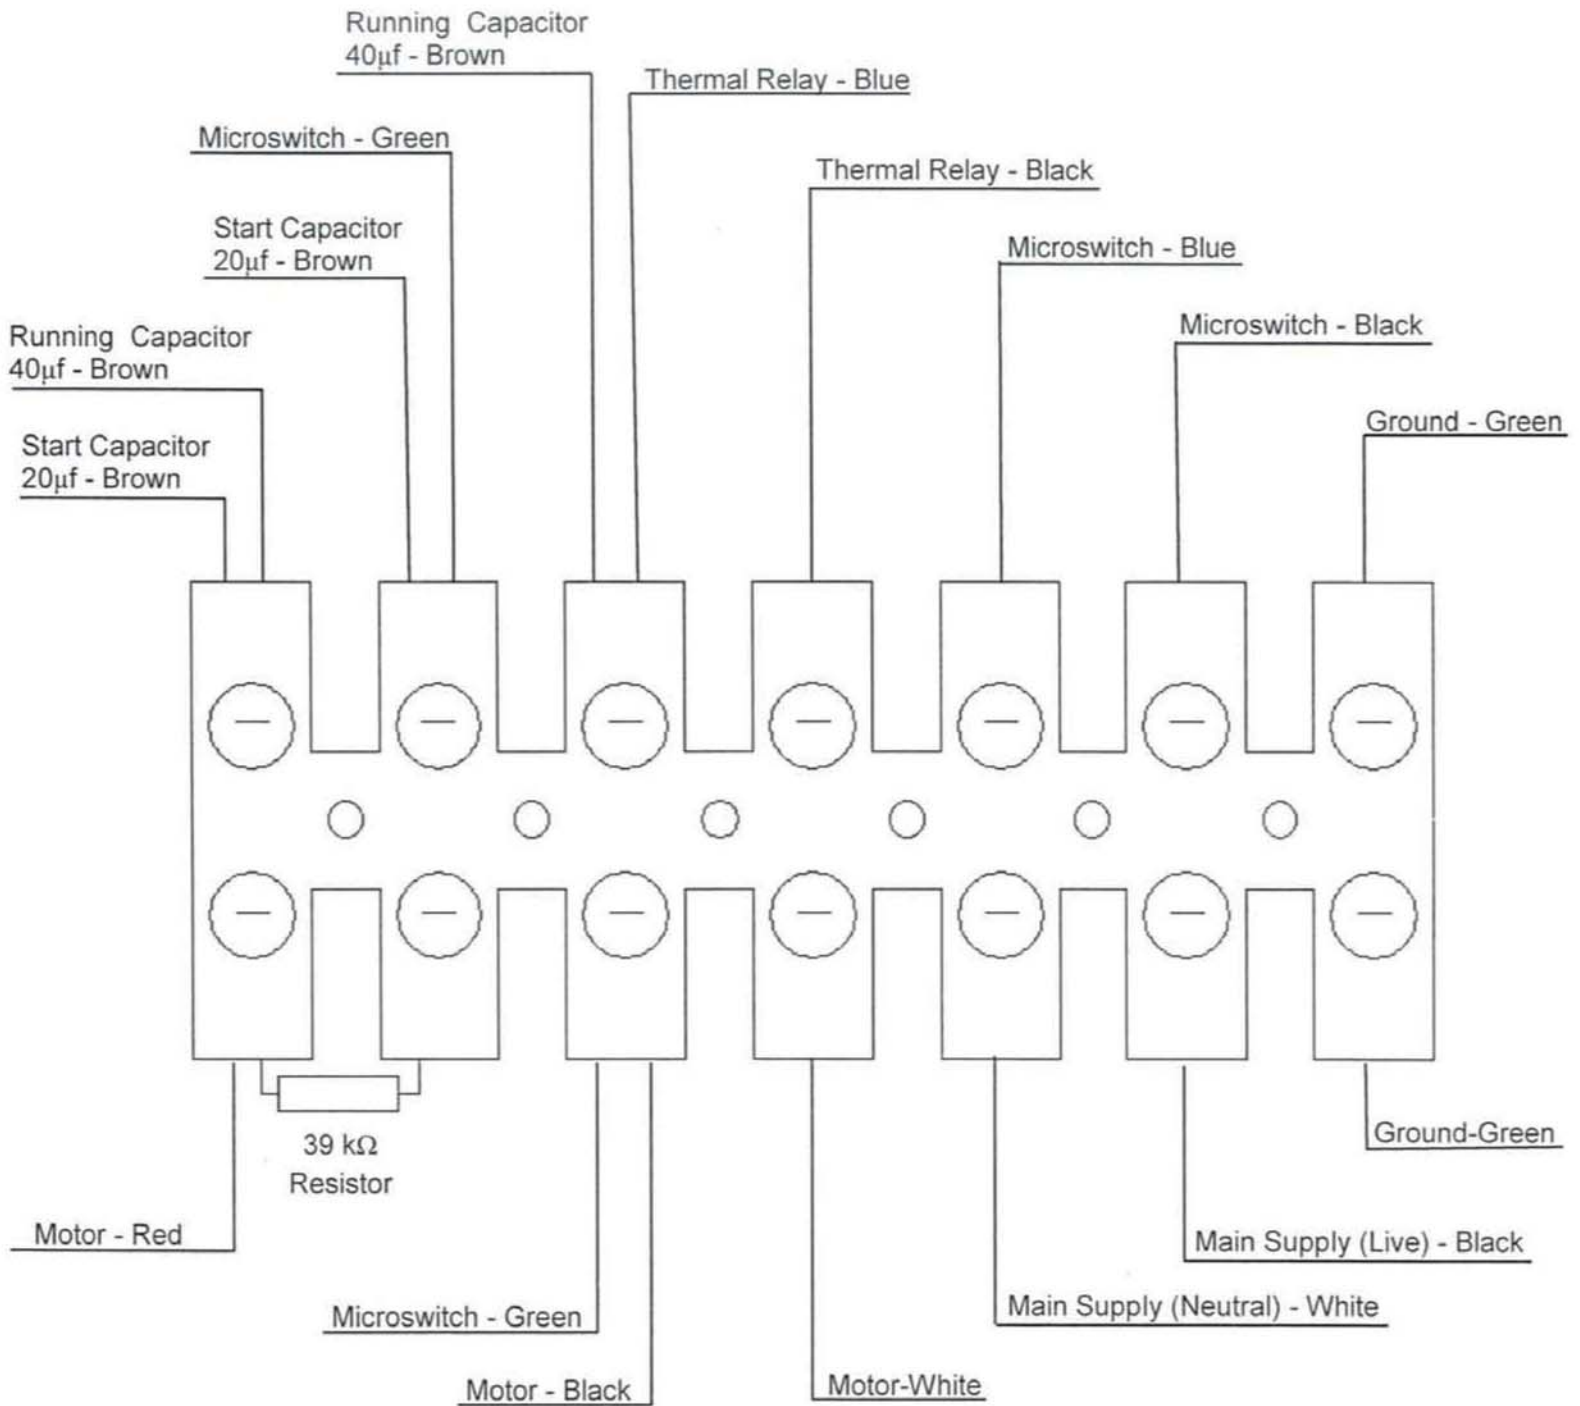

# LOMAC<sup>®</sup> Electrical Schematic

R.E. Whittaker Company, Inc.  
302 S. Croton Ave. New Castle, PA 16101  
telephone: 800.422.7686 fax: 724.658.8731  
whittakersystem.com